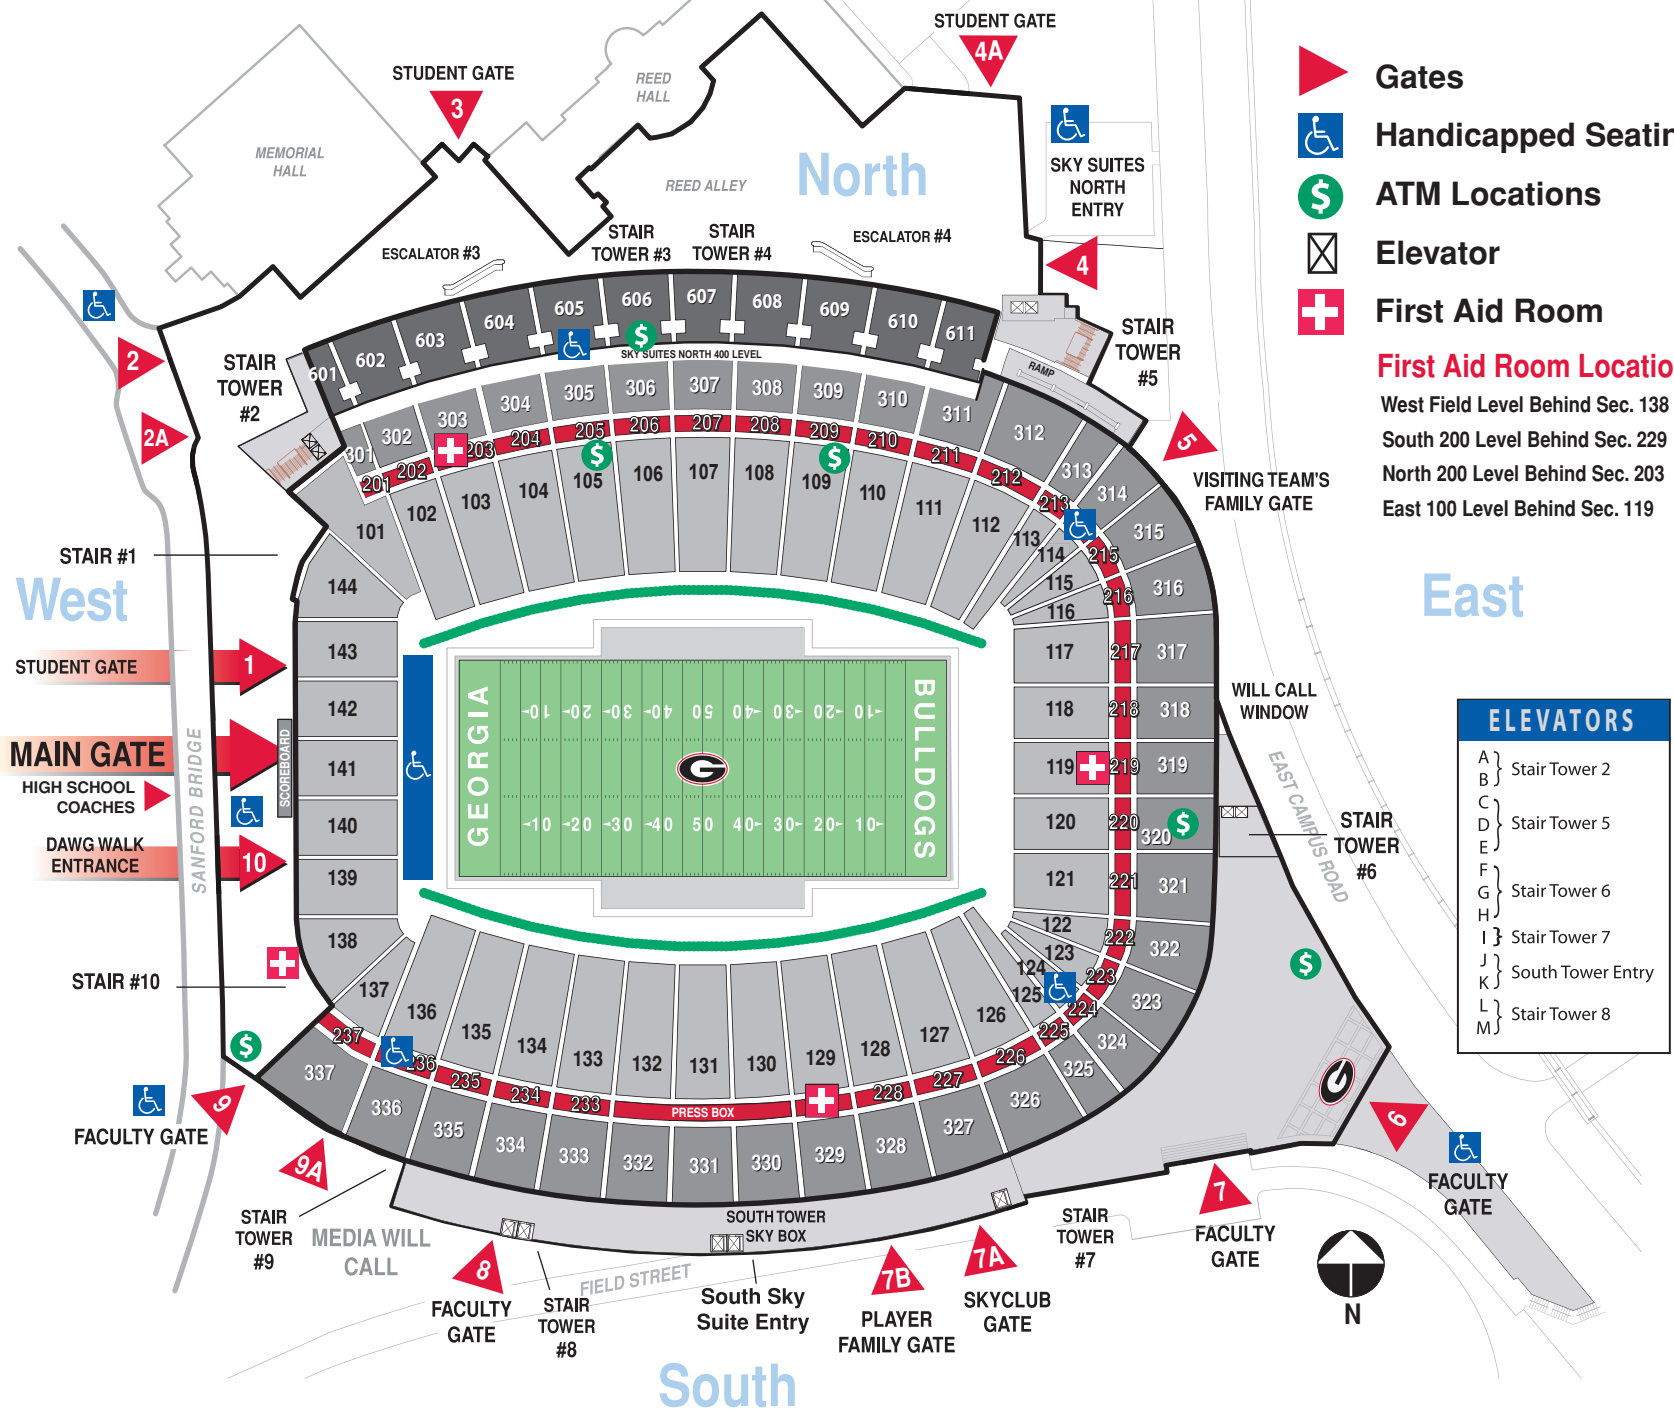

# SANFORD STADIUM

- Gates
- Handicapped Seating
- ATM Locations
- Elevator
- First Aid Room

**First Aid Room Locations:**  
 West Field Level Behind Sec. 138  
 South 200 Level Behind Sec. 229  
 North 200 Level Behind Sec. 203  
 East 100 Level Behind Sec. 119

ELEVATORS	
A } B }	Stair Tower 2
C } D } E }	Stair Tower 5
F } G }	Stair Tower 6
H } I }	Stair Tower 7
J }	South Tower Entry
K }	Stair Tower 8
L }	
M }	